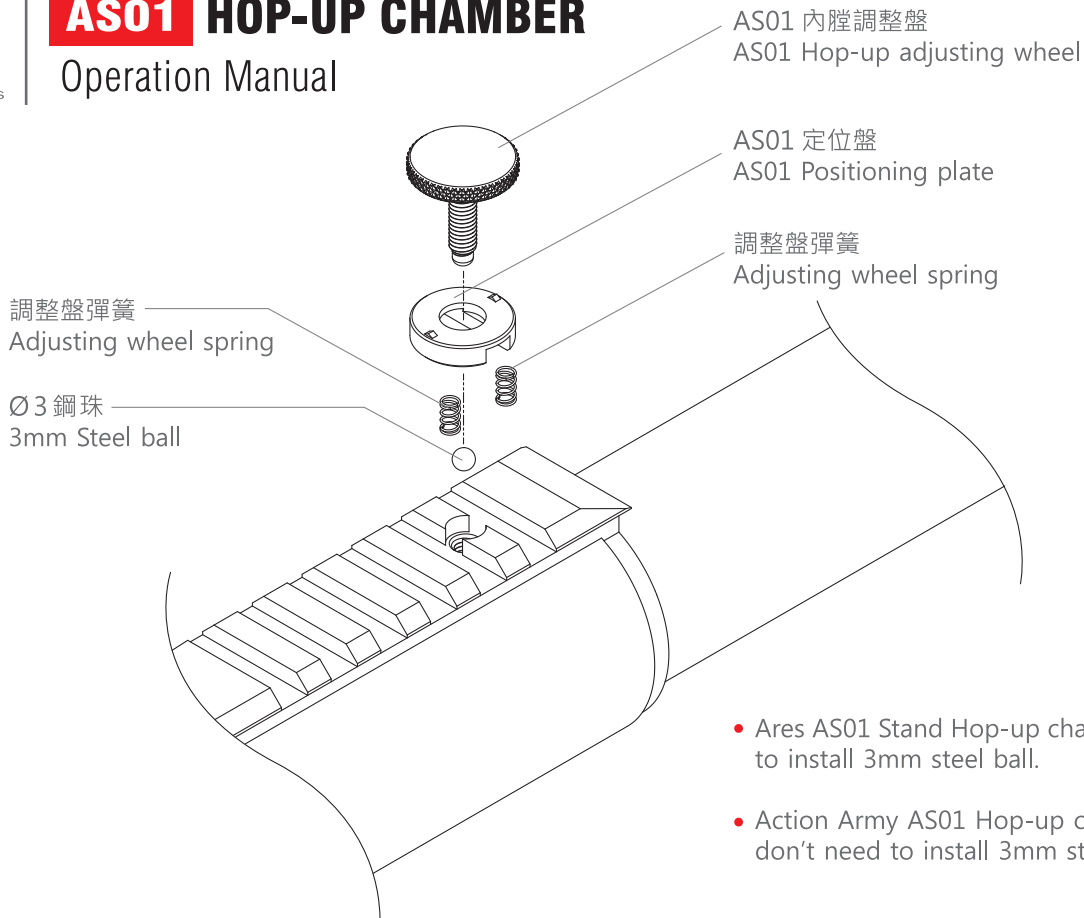

AS01 HOP-UP CHAMBER

Operation Manual

- Ares AS01 Stand Hop-up chamber needs to install 3mm steel ball.
- Action Army AS01 Hop-up chamber don't need to install 3mm steel ball.